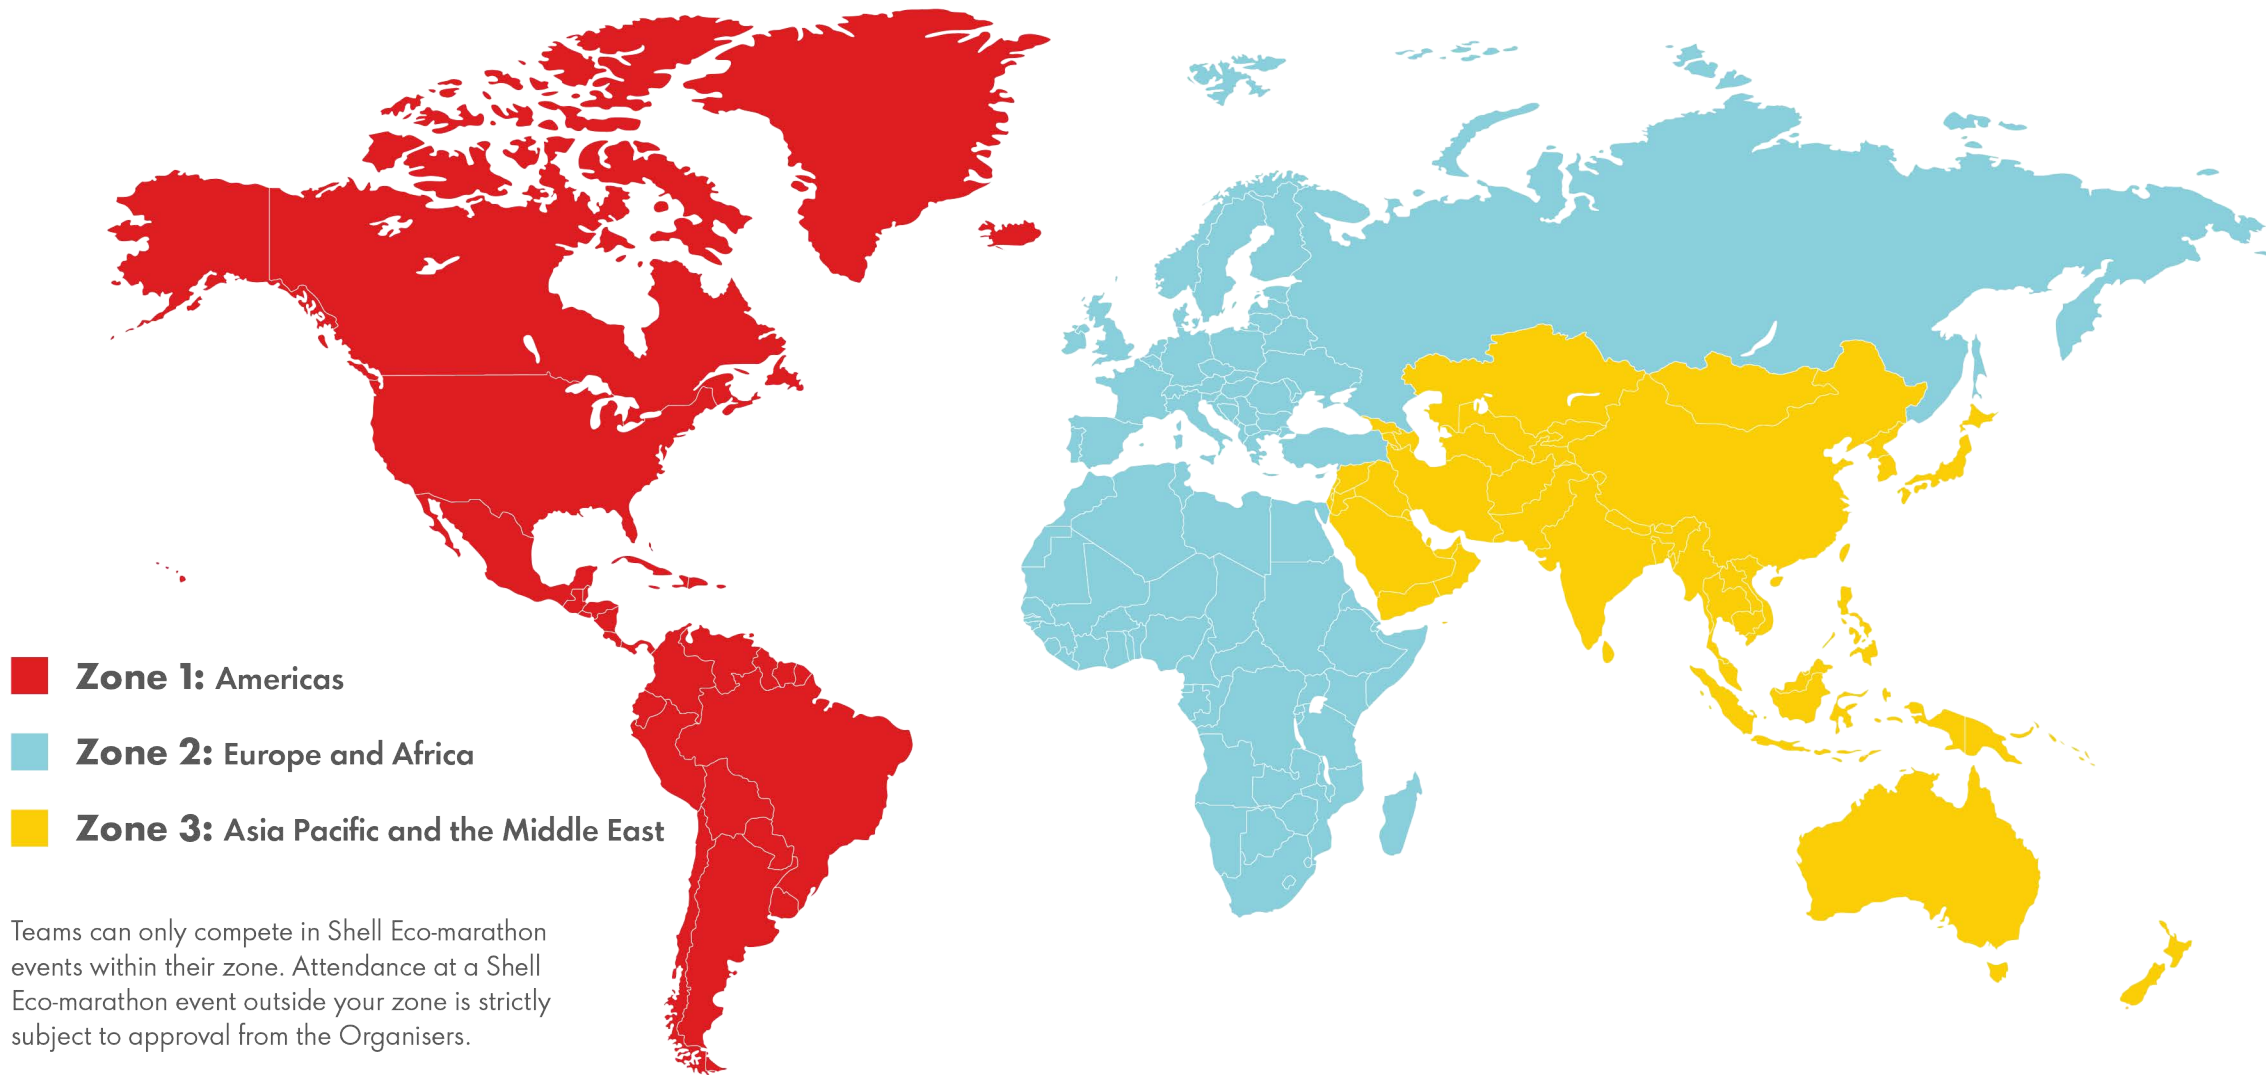

# Shell Eco-marathon

**Zone 1: Americas**

**Zone 2: Europe and Africa**

**Zone 3: Asia Pacific and the Middle East**

Teams can only compete in Shell Eco-marathon events within their zone. Attendance at a Shell Eco-marathon event outside your zone is strictly subject to approval from the Organisers.